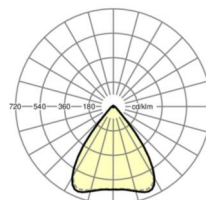

LIGHTING TECHNOLOGY

Placement	LED, Colour rendering/Light colour CRI ≥ 80 / 4000K
Colour tolerance (MacAdam)	3SDCM
Photobiological safety (Luminaire)	RG1
Nominal luminous flux	6070lm
LED service life	50000h L80/B10 (Tq 40°C)
Luminaire luminous efficiency	162lm/W
Beam angle	80° (C0) / 80° (C90)
UGR lat./long.	17.9 / 18.0

MECHANICS

Housing colour	silver grey/white aluminium RAL 9006
Dimensions (LxWxH/DxH)	1531mm x 55mm x 37mm
Weight (net)	1.9kg
Type of installation	Mounting rail system installation, Light structure

Dimensions

L	1531 mm	Length
B	55 mm	Width
H	37 mm	Height

DEEP-LINK

<https://www.regiolux.de/en/article/19430006025>

Reference	LED 6000lm 840
ηLB	100 %
Φ ↓/↑	98 % / 2 %
UGR lat./long.	17.9 / 18.0